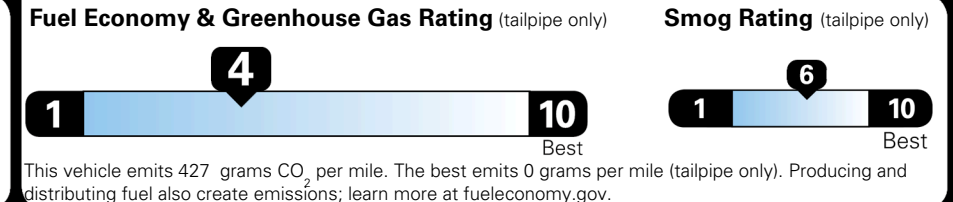

EPA DOT Fuel Economy and Environment

Gasoline Vehicle

Fuel Economy

21 MPG
combined city/hwy

19 MPG
city

24 MPG
highway

4.8 gallons per 100 miles

Standard SUVs range from 12 to 115 MPG. The best vehicle rates 146 MPGe.

You spend $6,250
more in fuel costs over 5 years
compared to the average new vehicle.

Annual fuel cost $2,950