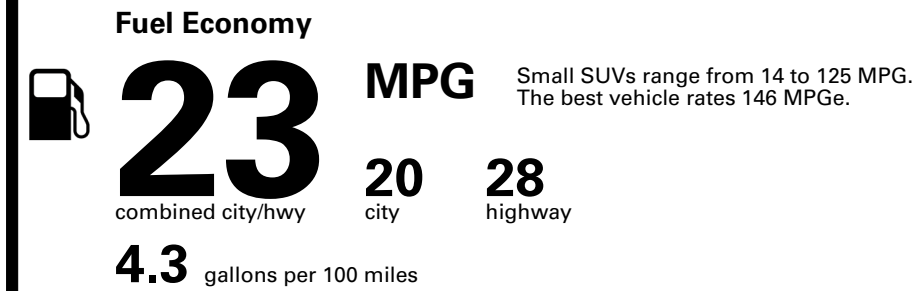

Inland Freight & Handling : \$1,495.00

TOTAL PRICE: \$59,395.00

159 A

EPA DOT Fuel Economy and Environment

Gasoline Vehicle

You spend \$5,000
more in fuel costs over 5 years
compared to the average new vehicle.

Annual fuel cost \$2,700

Fuel Economy & Greenhouse Gas Rating (tailpipe only)

Smog Rating (tailpipe only)

This vehicle emits 393 grams CO₂ per mile. The best emits 0 grams per mile (tailpipe only). Producing and distributing fuel also create emissions; learn more at fueleconomy.gov.